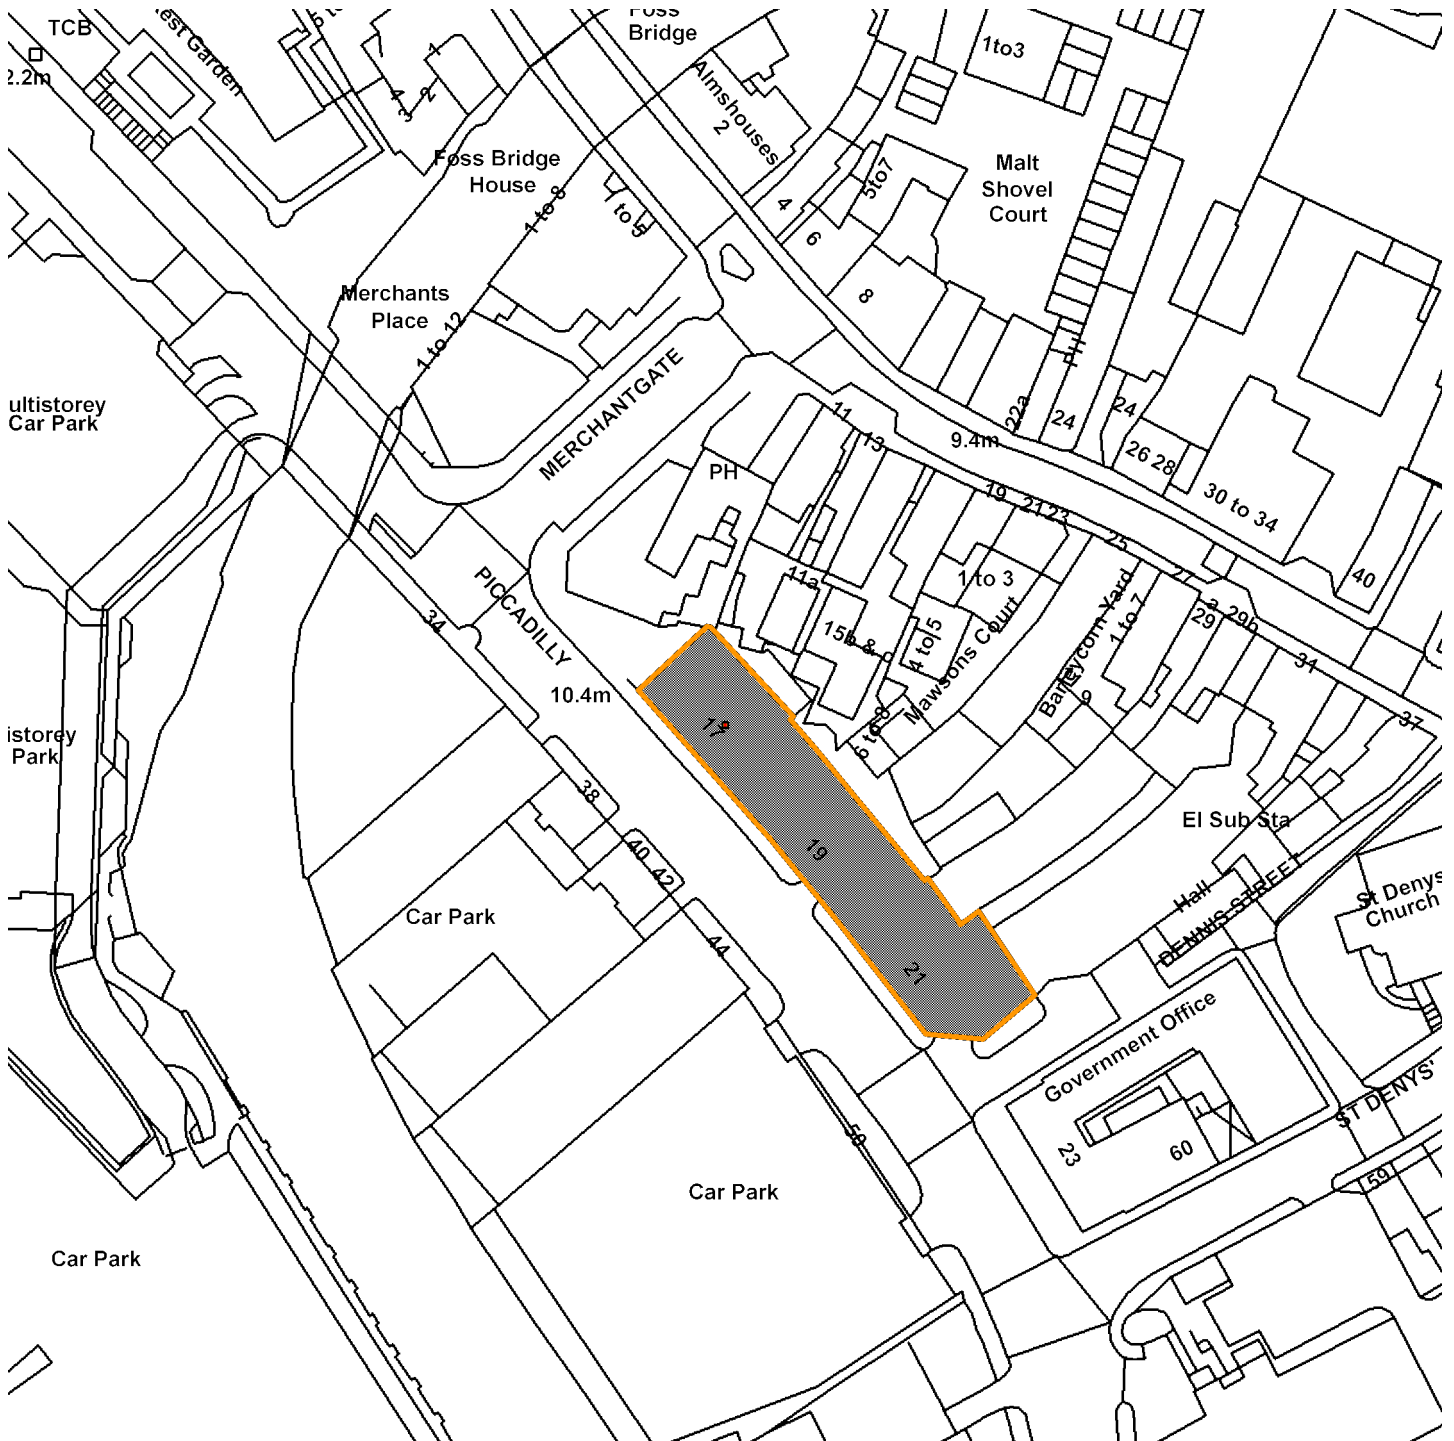

15/01458/FUL

17 Piccadilly

Scale : 1:1059

Reproduced from the Ordnance Survey map with the permission of the Controller of Her Majesty's Stationery Office © Crown Copyright 2000.

Unauthorised reproduction infringes Crown Copyright and may lead to prosecution or civil proceedings.

<b>Organisation</b>	CYC
<b>Department</b>	Not Set
<b>Comments</b>	Site Plan
<b>Date</b>	25 August 2015
<b>SLA Number</b>	Not Set